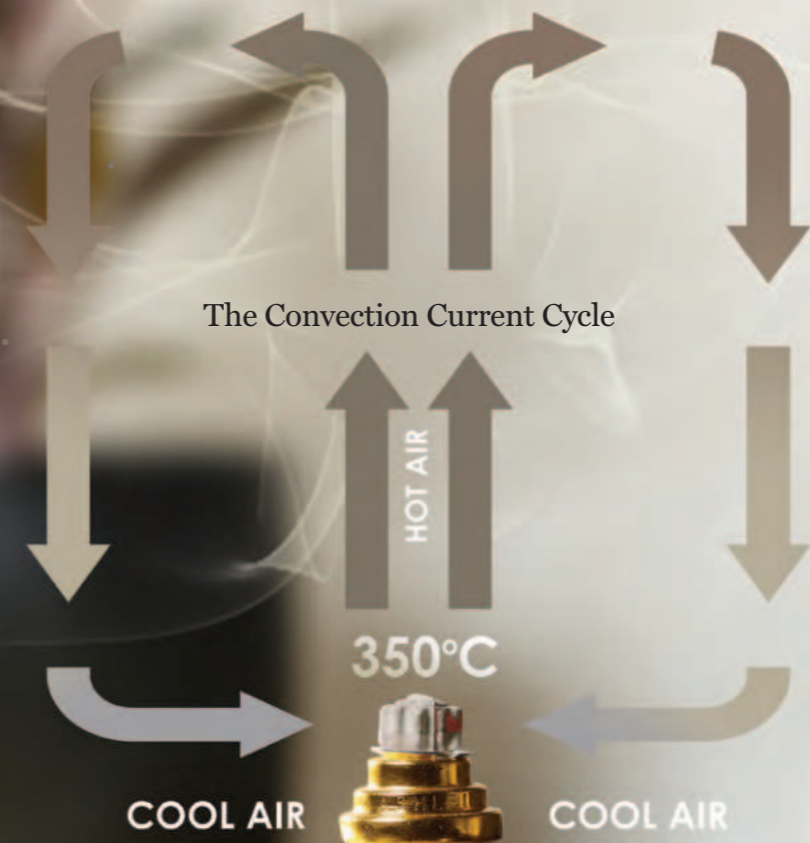

Easy to switch scents between Lamps

Alcohol particles neutralise odours and contaminants

Ultra fine alcohol particles

The Convection Current Cycle

Discover the power of Fragrance Lamps here

Includes 250ml
Fragrance & Lamp